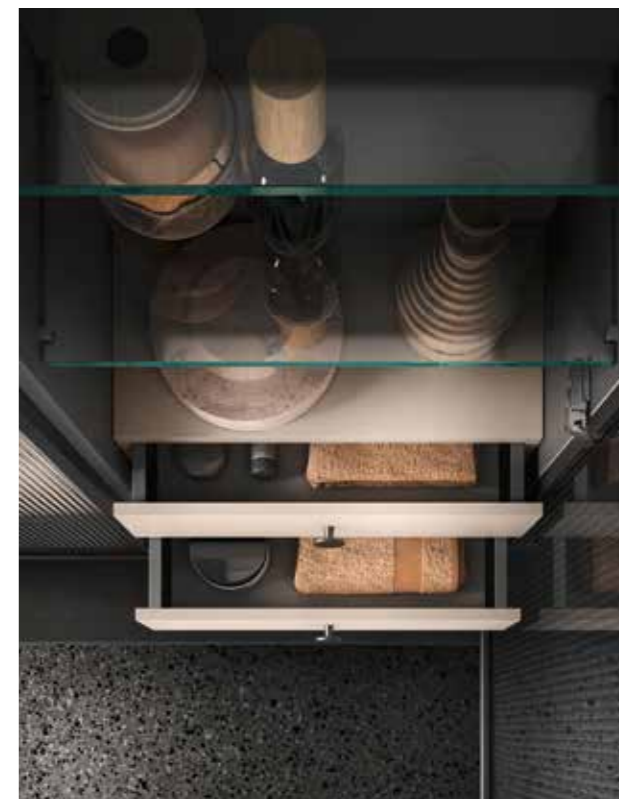

Imagine your home

Pedini